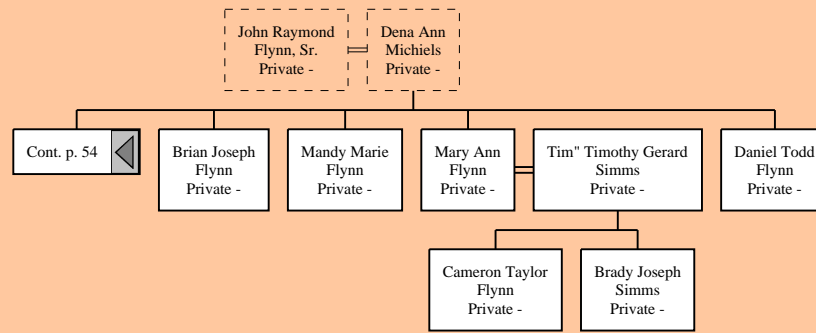

Descendants of Petrus Thiels (85 of 104)