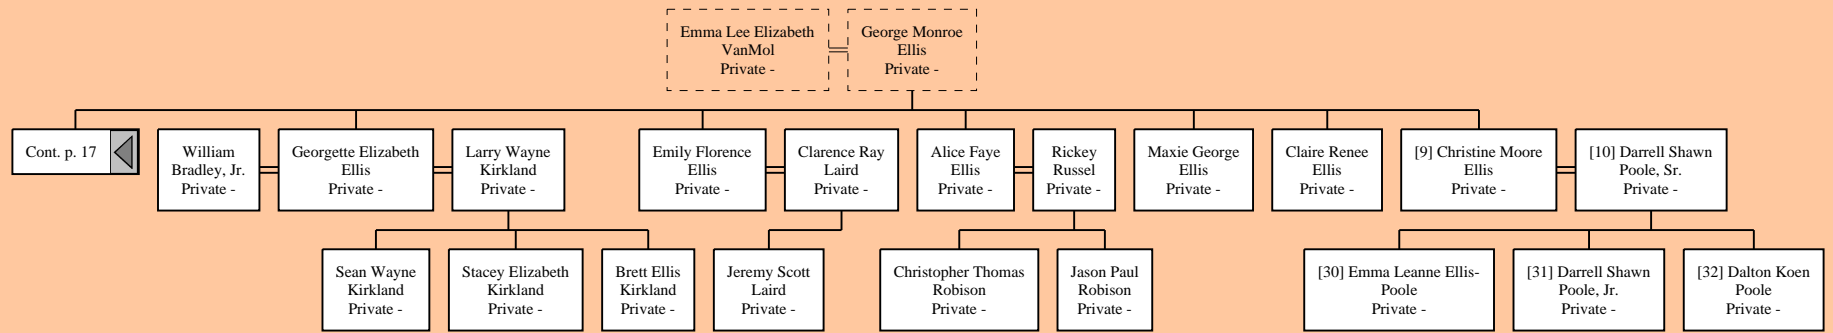

Descendants of Petrus Thiels (52 of 104)